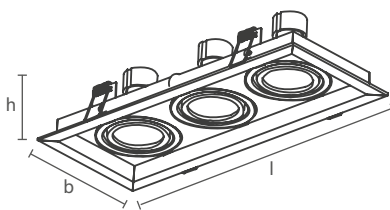

Dimensão (l x b x h)	Código	Soquete	Lâmpada*	Nicho
117 x 283 x 75mm	SIN50323	3 x GU10/GZ10	MR16 LED	103 x 269mm
138 x 346 x 120mm	SIN50333	3 x E27	PAR20 LED	124 x 334mm
138 x 346 x 80mm	SIN51343	3 x GU10/GZ10	AR70 LED	124 x 332mm
179 x 469 x 85mm	SIN51353	3 x GU10/GZ10	AR111 LED	165 x 455mm
179 x 469 x 150mm	SIN51363	3 x E27	PAR30 LED	165 x 455mm

*Lâmpada não inclusa no produto.