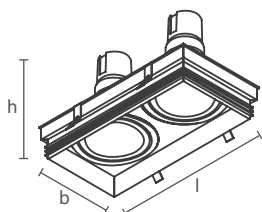

Dimensão (l x b x h)	Código	Soquete	Lâmpada*	Nicho
61 x 61 x 70mm	SIN61301	1 x GU10/GZ10	MR11 LED	80 x 80mm
96 x 96 x 90mm	SIN60321	1 x GU10/GZ10	MR16 LED	115 x 115mm
96 x 96 x 130mm	SIN60331	1 x E27	PAR20 LED	115 x 115mm
96 x 96 x 100mm	SIN61341	1 x GU10/GZ10	AR70 LED	115 x 115mm
136 x 136 x 100mm	SIN61351	1 x GU10/GZ10	AR111 LED	155 x 155mm
136 x 136 x 160mm	SIN60361	1 x E27	PAR30 LED	155 x 155mm

*Lâmpada não inclusa no produto.