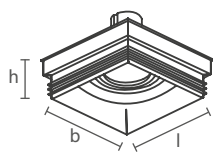

NO FRAME II | EMBUTIDO

Dimensão (l x b x h)	Código	Soquete	Lâmpada*	Nicho
61 x 61 x 70mm	SIN61301	1 x GU10/GZ10	MR11 LED	80 x 80mm
96 x 96 x 90mm	SIN60321	1 x GU10/GZ10	MR16 LED	115 x 115mm
96 x 96 x 130mm	SIN60331	1 x E27	PAR20 LED	115 x 115mm
96 x 96 x 100mm	SIN61341	1 x GU10/GZ10	AR70 LED	115 x 115mm
136 x 136 x 100mm	SIN61351	1 x GU10/GZ10	AR111 LED	155 x 155mm
136 x 136 x 160mm	SIN60361	1 x E27	PAR30 LED	155 x 155mm