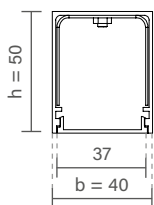

NEW FIT40 | PERFIL DE SOBREPOR

PERFIL VAZIO PARA FITA DE LED