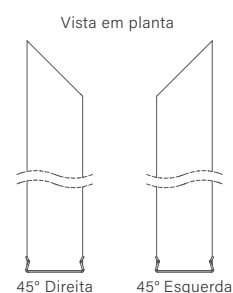

ACABAMENTOS
500MM A 3000MM

- BT
- PT
- MC

500MM A 2000MM

- GR
- AD
- DO
- OL
- FF
- RF

UP LIGHT | CANTO 45°

PERFIL VAZIO PARA FITA DE LED

Dimensão (l x b x h)	45° DIREITA	45° ESQUERDA
	Código	Código
250 x 70 x 40mm	SPSUP025D	SPSUP025E
500 x 70 x 40mm	SPSUP050D	SPSUP050E
1000 x 70 x 40mm	SPSUP100D	SPSUP100E
1500 x 70 x 40mm	SPSUP150D	SPSUP150E
2000 x 70 x 40mm	SPSUP200D	SPSUP200E
2500 x 70 x 40mm	SPSUP250D	SPSUP250E
3000 x 70 x 40mm	SPSUP300D	SPSUP300E