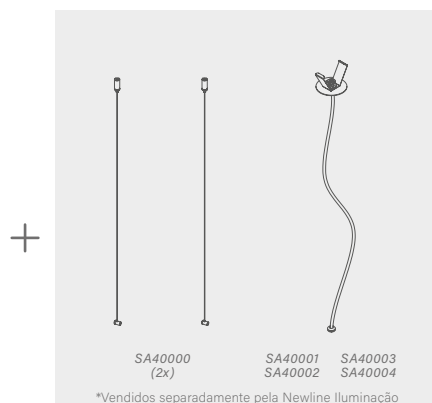

*Vendidos separadamente pela Newline Iluminação

ACESSÓRIOS SISTEMA Fit40