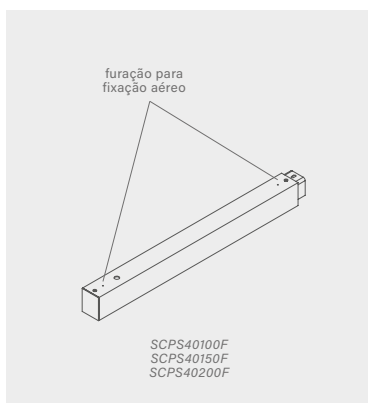

Aplicação para Aéreo

PERFIL DE SOBREPOR New Fit40