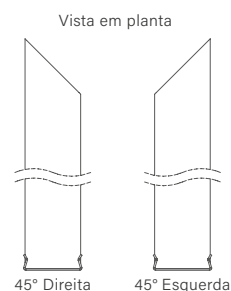

Dimensão (l x b x h)	45° DIREITA	45° ESQUERDA
	Código	Código
500 x 27 x 20mm	SPS25050D	SPS25050E
1000 x 27 x 20mm	SPS25100D	SPS25100E
1500 x 27 x 20mm	SPS25150D	SPS25150E
2000 x 27 x 20mm	SPS25200D	SPS25200E
2500 x 27 x 20mm	SPS25250D	SPS25250E
3000 x 27 x 20mm	SPS25300D	SPS25300E