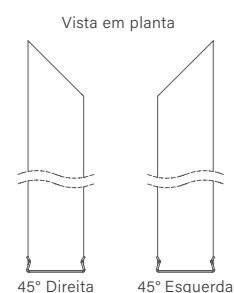

- BT
- PT
- MC

500MM A 2000MM

- GR
- AD
- DO
- OL
- FF
- RF

FIT15 | CANTO 45°

PERFIL VAZIO PARA FITA DE LED

Dimensão (l x b x h)	45° DIREITA	45° ESQUERDA
	Código	Código
500 x 17 x 20mm	SPS15050D	SPS15050E
1000 x 17 x 20mm	SPS15100D	SPS15100E
1500 x 17 x 20mm	SPS15150D	SPS15150E
2000 x 17 x 20mm	SPS15200D	SPS15200E
2500 x 17 x 20mm	SPS15250D	SPS15250E
3000 x 17 x 20mm	SPS15300D	SPS15300E