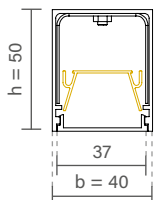

NEW FIT40 | PERFIL DE SOBREPOR

PERFIL VAZIO PARA FITA DE LED

Dimensão (l x b x h)	Código
500 x 40 x 50mm	SPS40050F
1000 x 40 x 50mm	SPS40100F
1500 x 40 x 50mm	SPS40150F
2000 x 40 x 50mm	SPS40200F
2500 x 40 x 50mm	SPS40250F
3000 x 40 x 50mm	SPS40300F

REFLETOR

Dimensão (l x b x h)	Código
500 x 37 x 45mm	SRF40050
1000 x 37 x 45mm	SRF40100
1500 x 37 x 45mm	SRF40150
2000 x 37 x 45mm	SRF40200
2500 x 37 x 45mm	SRF40250
3000 x 37 x 45mm	SRF40300

Refletor em alumínio;
molas em aço Inox;
acabamento apenas BT

Aplicação para Aéreo

*Vendidos separadamente pela Newline Iluminação

ATENÇÃO!

Cada cabo elétrico suporta um circuito de até 800w.

ESPECIFICAÇÕES

Produzido em alumínio;
Difusor em acrílico.

Pág. 82

ACABAMENTOS

*Consulte todos os acabamentos disponíveis.

Possibilidade de aplicação de módulos spot, saiba mais na **pág. 133**

Accesse o QR Code para mais informações técnicas.