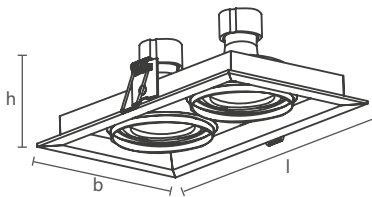

Dimensão (l x b x h)	Código	Soquete	Lâmpada*	Nicho
117 x 200 x 75mm	SIN50322	2 x GU10/GZ10	MR16 LED	103 x 186mm
138 x 241 x 120mm	SIN50332	2 x E27	PAR20 LED	124 x 227mm
138 x 241 x 80mm	SIN51342	2 x GU10/GZ10	AR70 LED	124 x 227mm
179 x 324 x 85mm	SIN51352	2 x GU10/GZ10	AR111 LED	165 x 310mm
179 x 324 x 150mm	SIN51362	2 x E27	PAR30 LED	165 x 310mm

*Lâmpada não inclusa no produto.